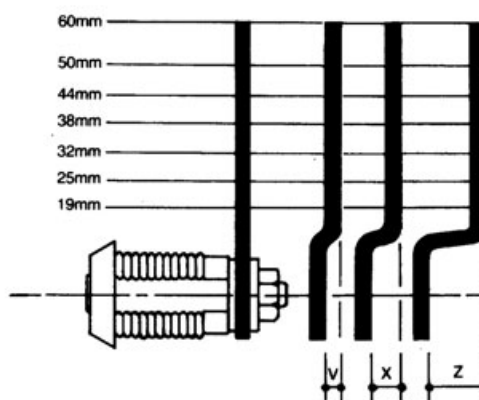

Accessori e ricambi originali

Original fitting and spare parts.

Art. 158

Astina
Rod

Accessorio per:
Accessory for:

Art. 301CP

NOTA: la lunghezza dell'astina è misurata dal centro del foro

NOTE: effective length of cam is measured from centre of fixing hole.

Lunghezza Eff. Length	Offset	Piano Flat	V	X	Z
			(3mm)	(6mm)	(12mm)
60		✓		✓	✓
50		✓	✓	✓	✓
44		✓	✓	✓	✓
38		✓	✓	✓	✓
32		✓	✓	✓	
25		✓			
19		✓			

Art. 156

Bocchetta
Striking plate

Accessorio per:
Accessory for: